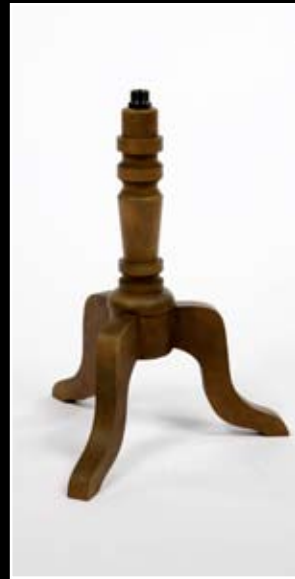

STYLE # BWTR7

SIZE
Table base

FINISH
Pecan wood stain
Other finishes are available.

DESCRIPTION
Turned wood Polo tripod base